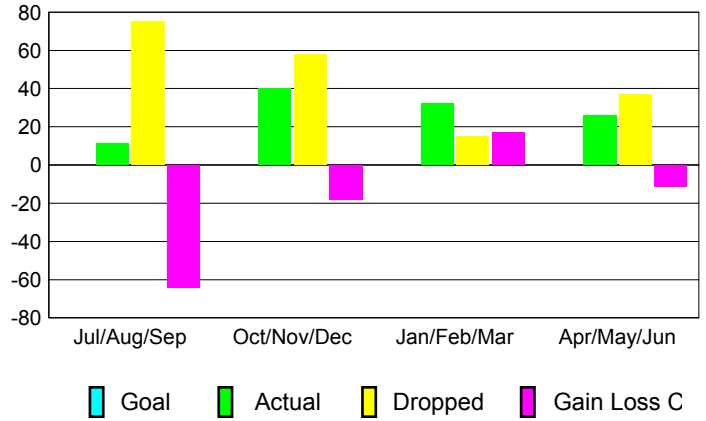

GMT: **GILLES MELANCON**

Location: **QUEBEC**

GMT CA: **2**

**CLUBS**

Month	New Club Goal	Actual New Clubs	Actual Dropped Clubs	Gain/Loss of Clubs
<b>2012-2013</b>				
Jul/Aug/Sep	0	0	0	0
Oct/Nov/Dec	0	0	0	0
Jan/Feb/Mar	0	0	0	0
Apr/May/June	0	0	0	0
<b>Totals</b>	<b>0</b>	<b>0</b>	<b>0</b>	<b>0</b>

**Club Results 2012-2013**

Goal, New, Dropped, Gain/Loss

**YTD Status Quo Clubs 2012-2013**

Status Quo Clubs Compared to Status Quo Members

**Club Gain/Loss 2012-2013**

**MEMBERSHIP**

Month	Net Memb Goal	Actual New Memb	Actual Dropped Memb	Gain/Loss of Memb
<b>2012-2013</b>				
Jul/Aug/Sep	0	11	75	-64
Oct/Nov/Dec	0	40	58	-18
Jan/Feb/Mar	0	32	15	17
Apr/May/June	0	26	37	-11
<b>Totals</b>	<b>0</b>	<b>109</b>	<b>185</b>	<b>-76</b>

**Membership Results 2012-2013**

Goal, New, Dropped, Gain/Loss

**Gender Comparison 2012-2013**

**Membership Gain/Loss 2012-2013**